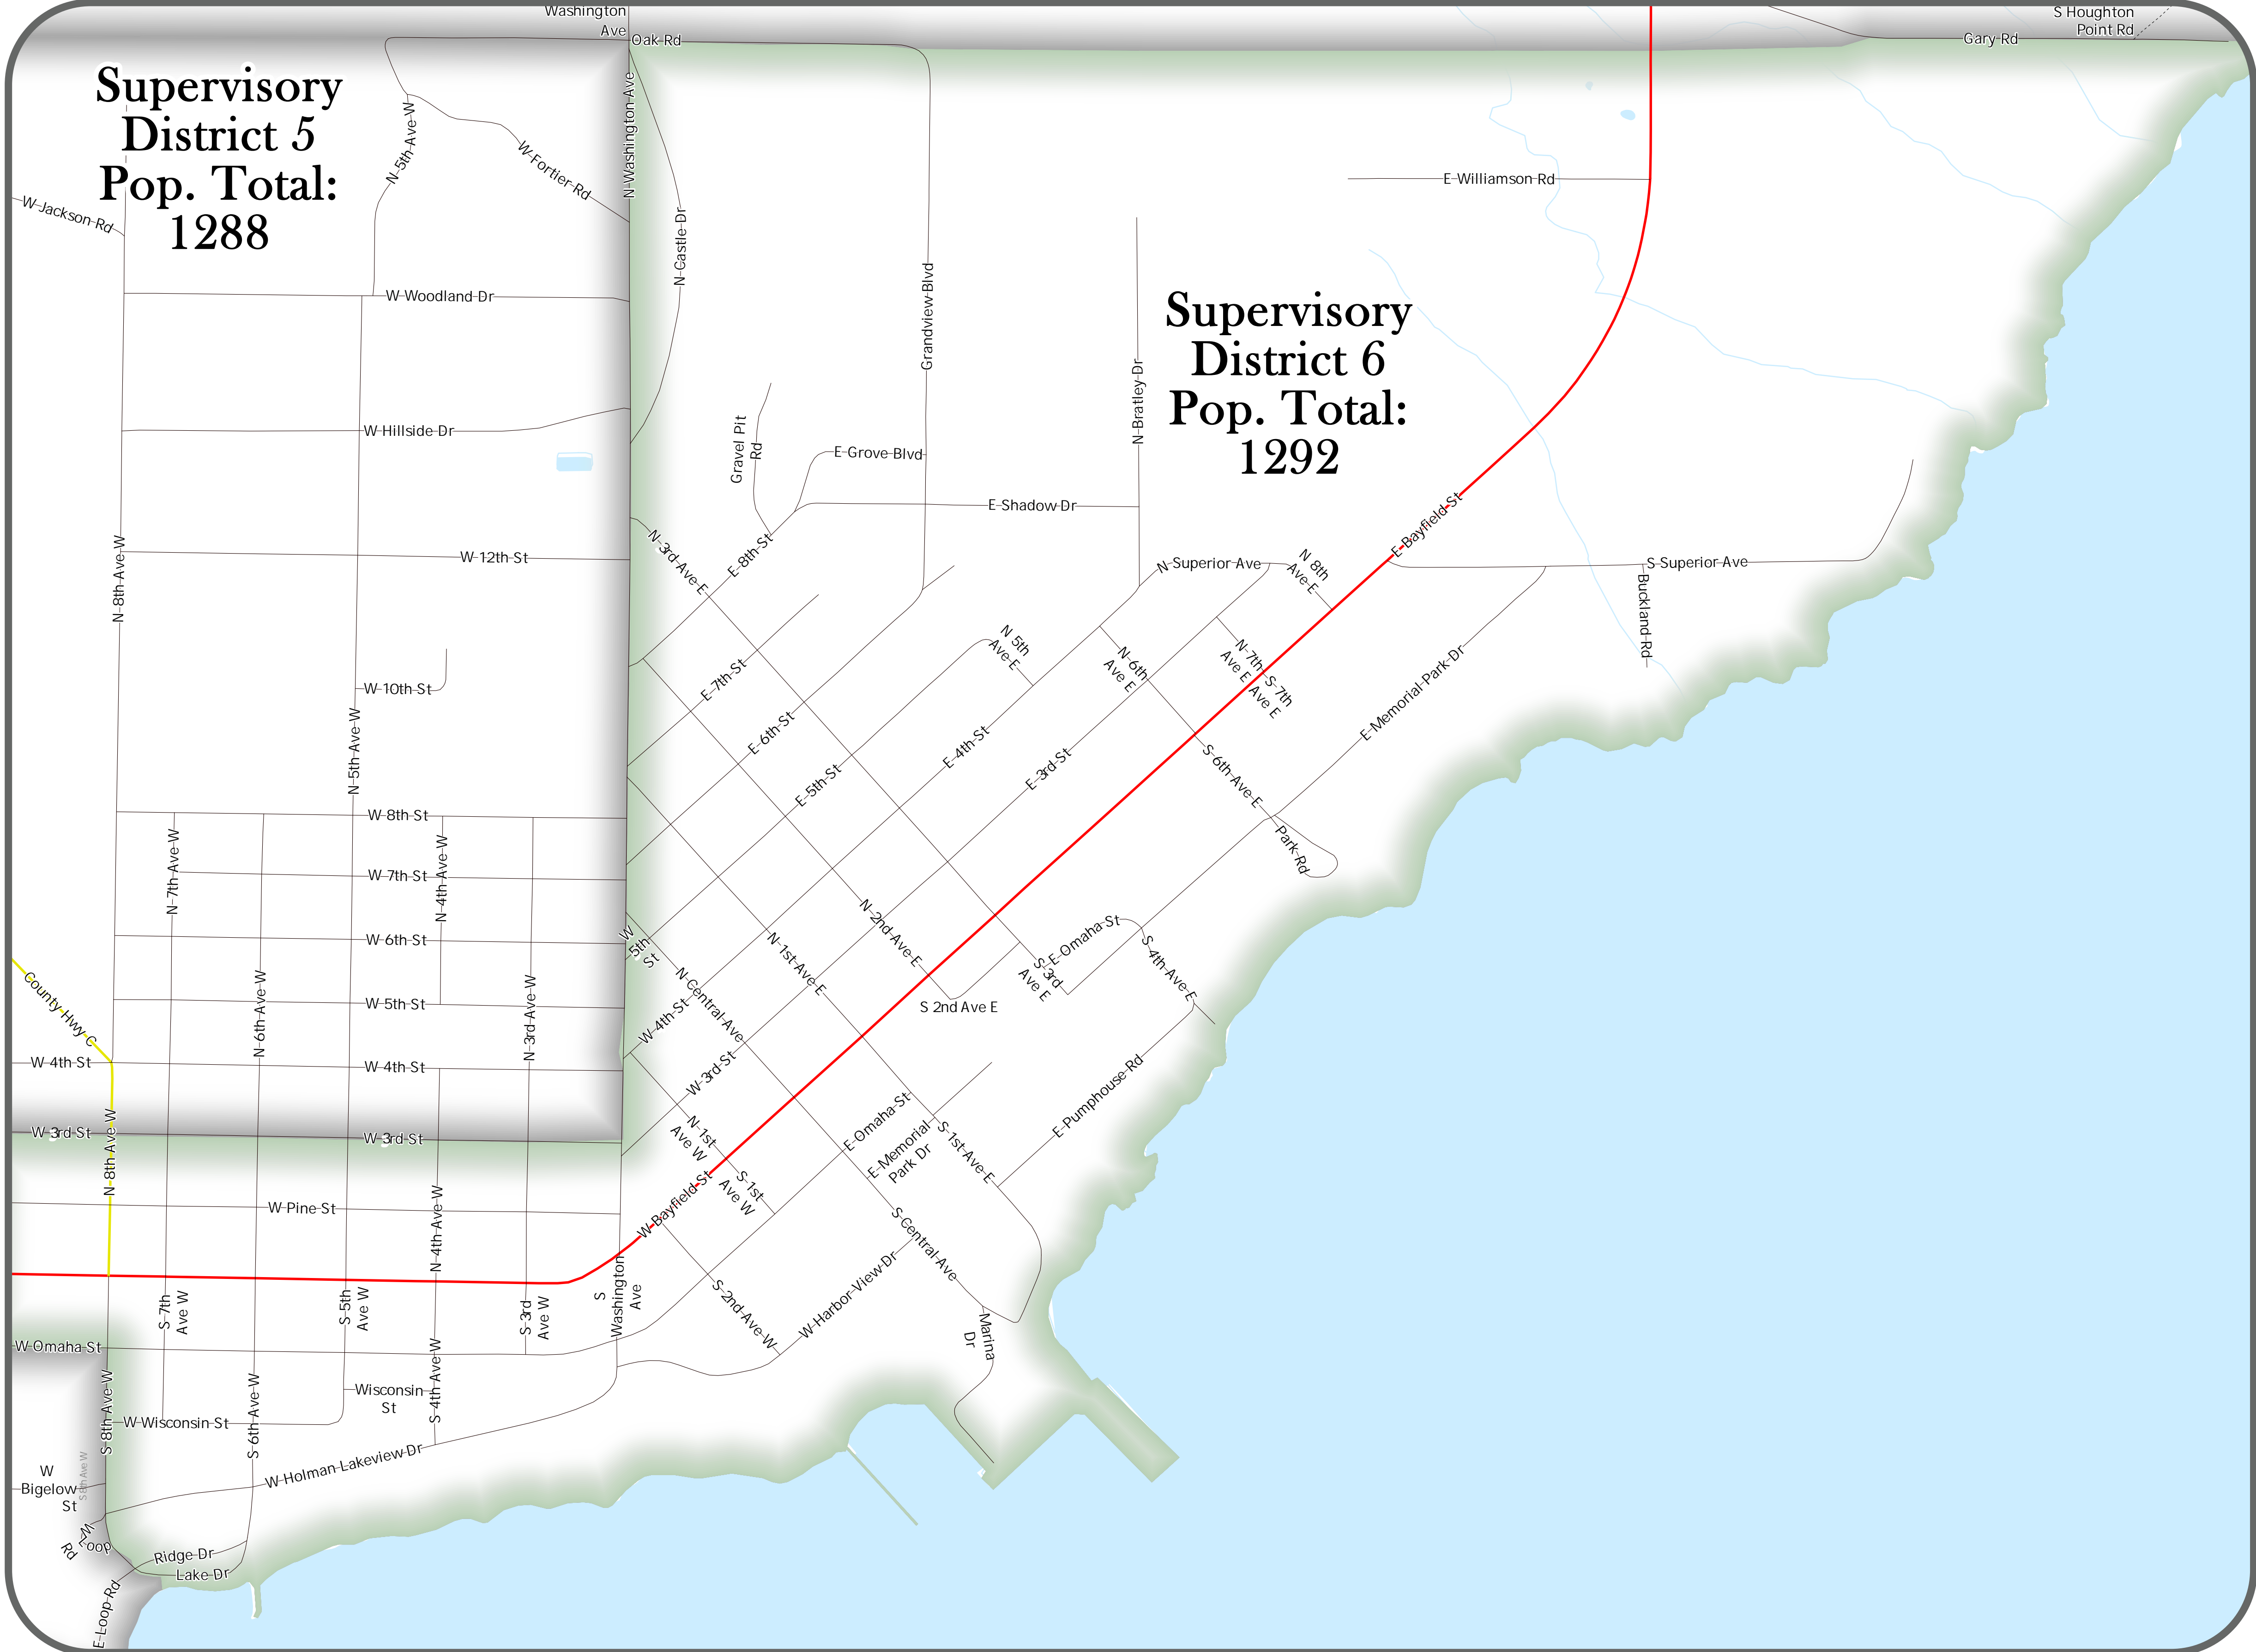

Bayfield County Supervisory District 6

Supervisory District 5
Pop. Total: 1288

Supervisory District 6
Pop. Total: 1292

- Boundary**
- District
- Water**
- Lakes
 - Rivers
- Roads**
- Federal
 - State
 - County
 - Town
 - Private

PERSONS	PERSONS18	WHITE	BLACK	HISPANIC	ASIAN	AMINDIAN	PISLAND	OTHER	OTHERMLT
1292	1051	1107	18	42	6	101	0	17	1