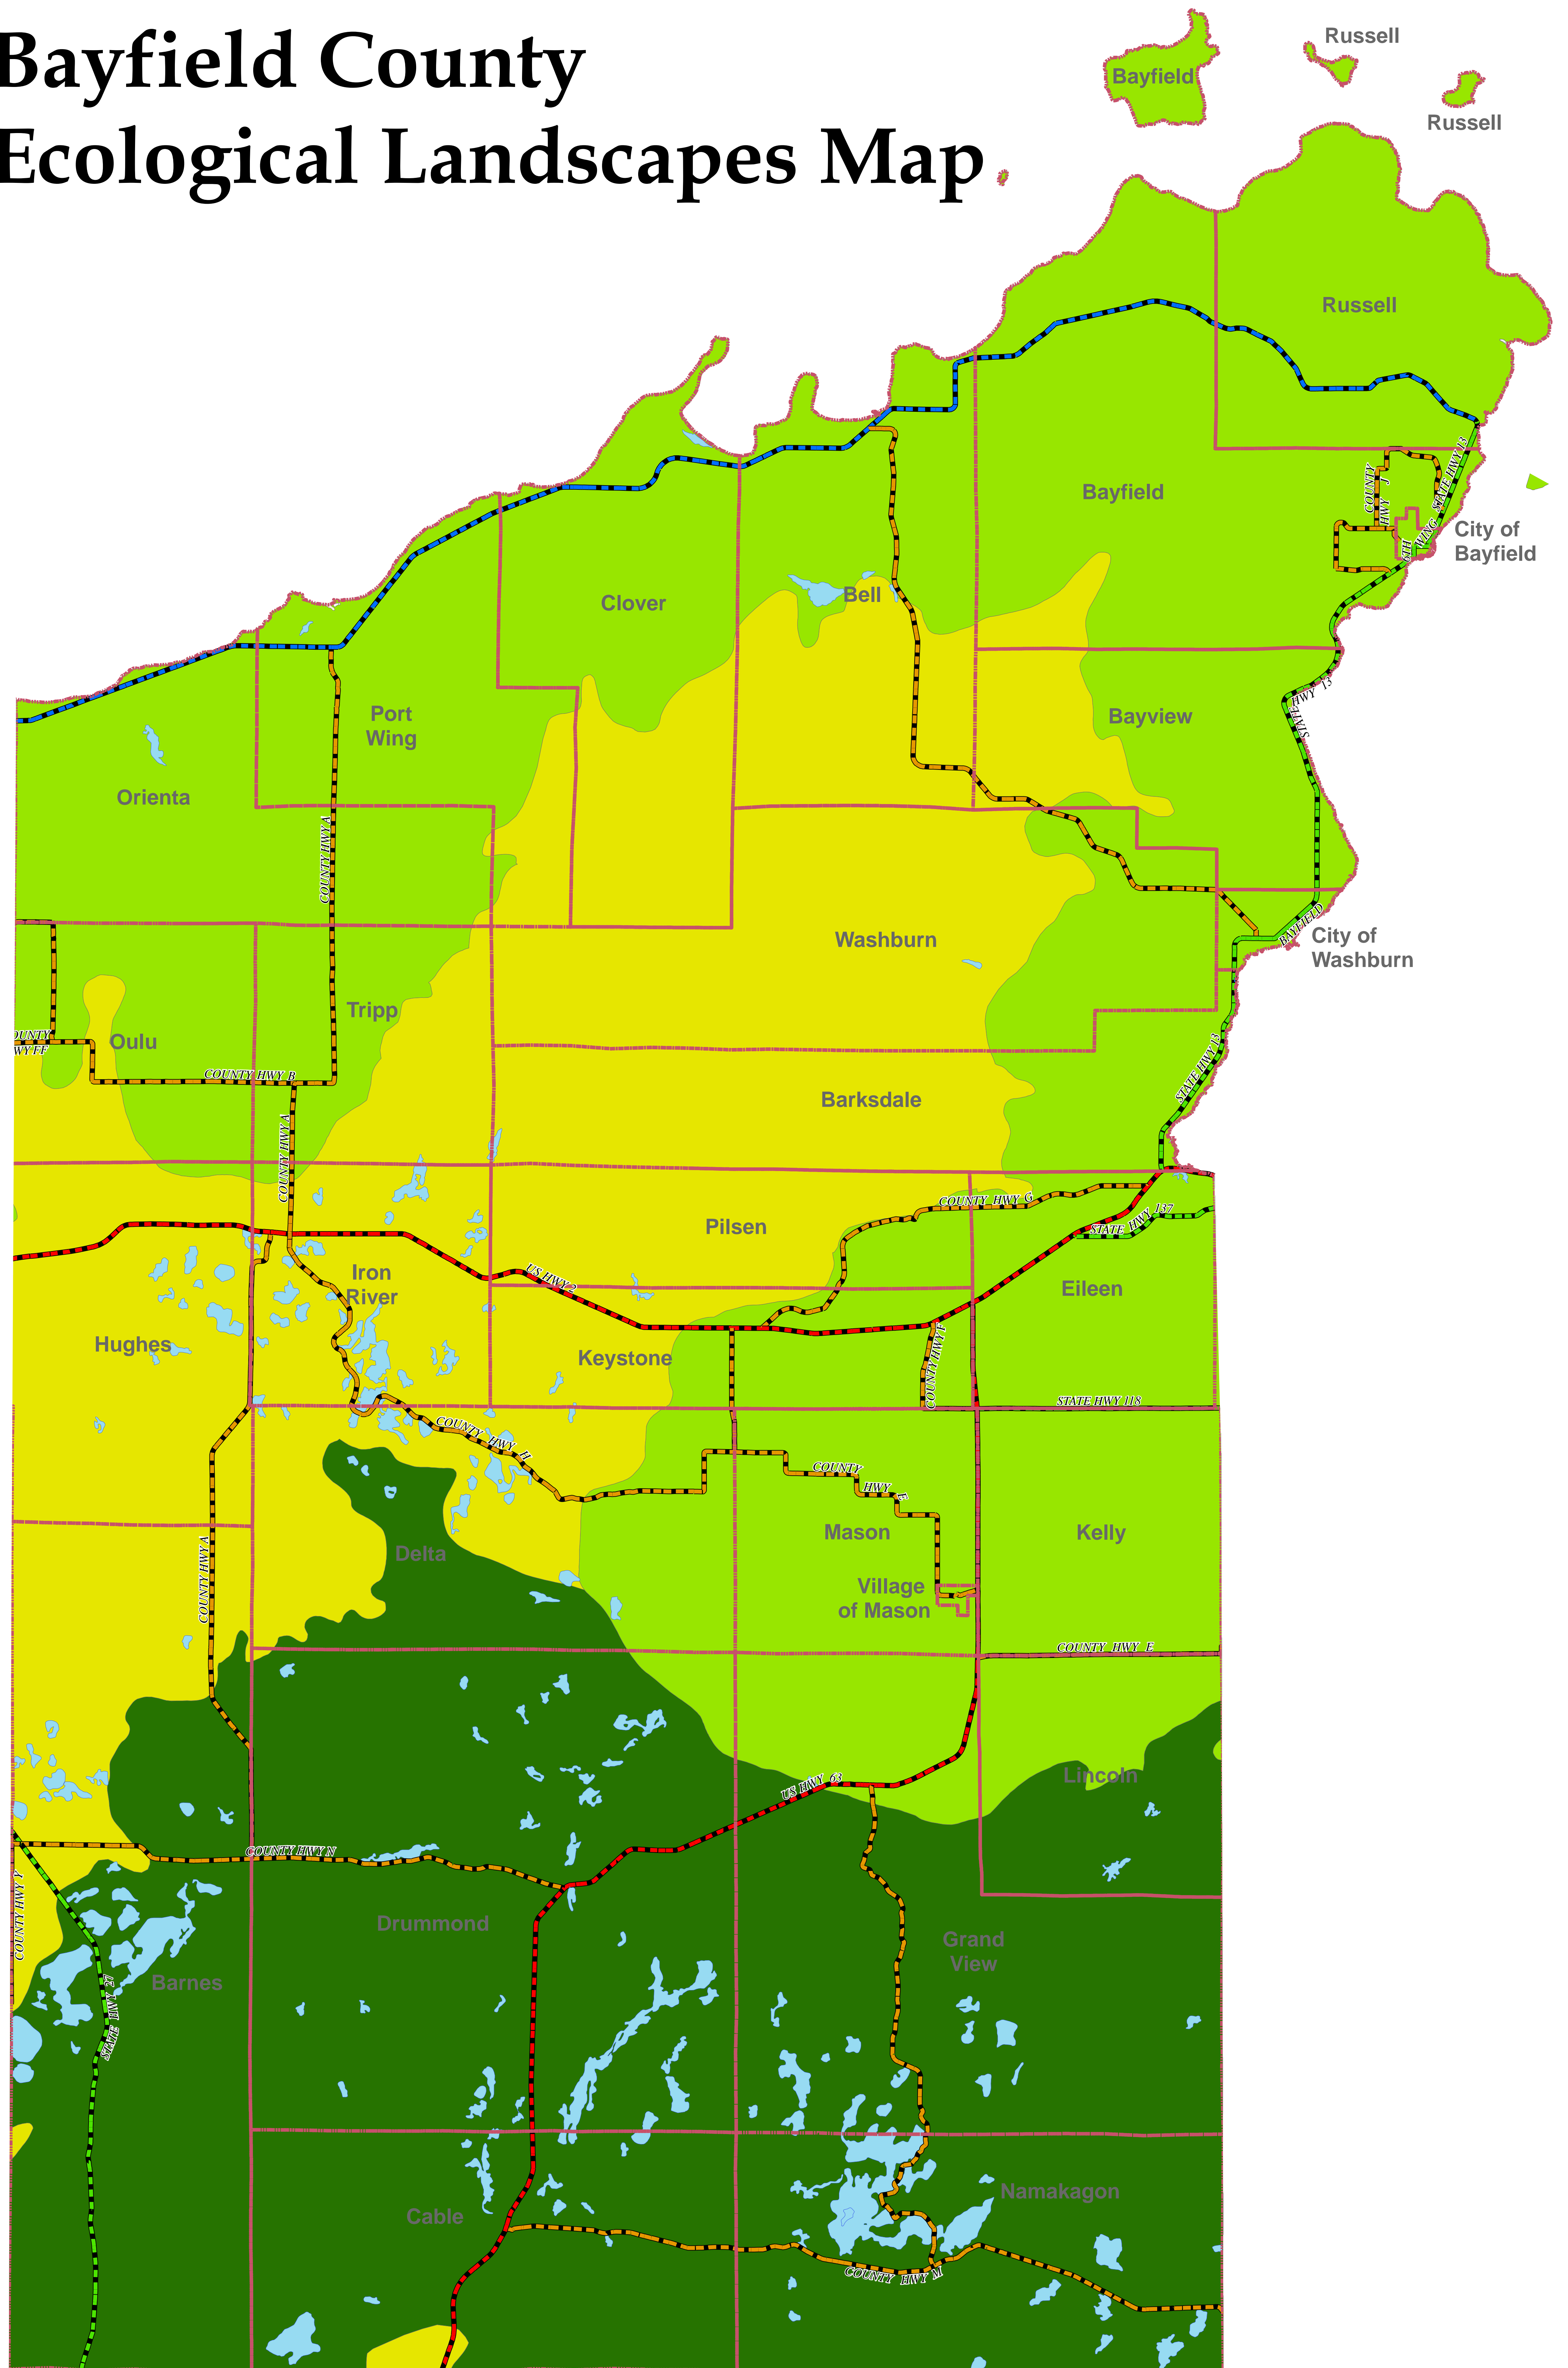

Bayfield County Ecological Landscapes Map

Legend

- | | |
|------------------------------|---------------------------|
| Ecological Landscapes | Town/Municipal Boundaries |
| North Central Forest | Federal |
| Northwest Sands | State Scenic Highway |
| Superior Coastal Plain | State |
| | County |