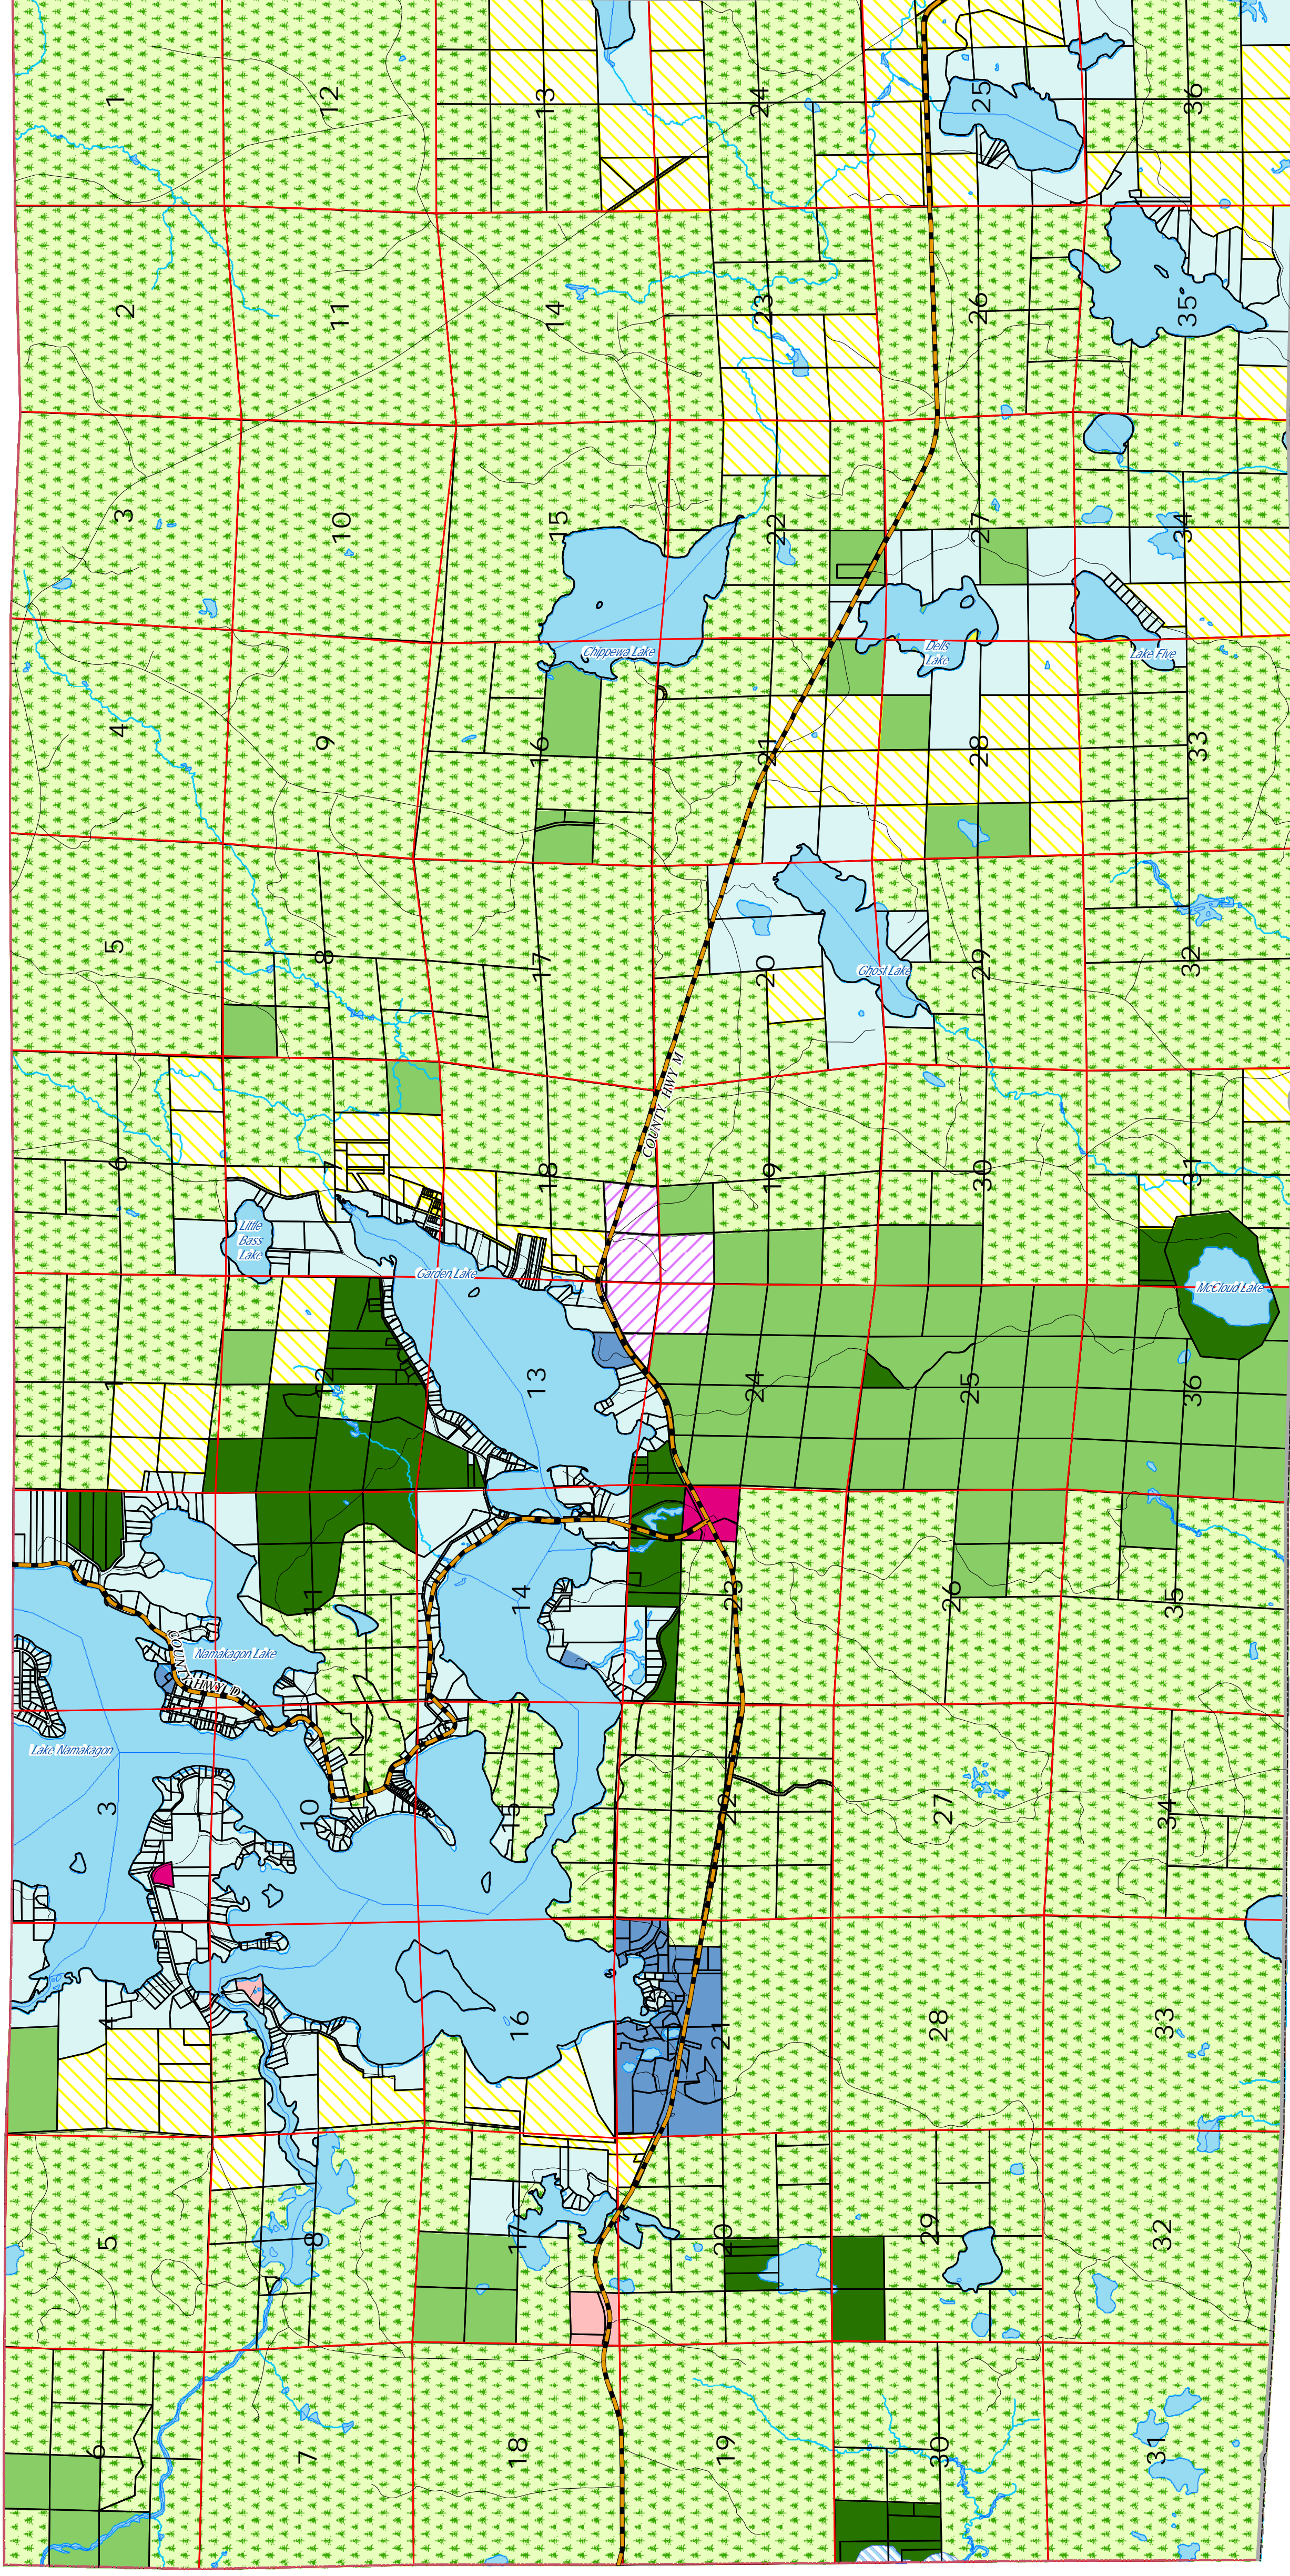

# Town of Namakagon

## Future Land Use

Nov 09, 2009

- Public Forest
  - Industrial (or Private) Forest
  - Forest - Limited Residential
  - Agricultural Core
  - Agricultural - Limited Residential
  - Rural - Moderate Residential
  - Shoreland - Concentrated Residential
  - Shoreland Recreation
- Village Mixed Use
  - Village Residential
  - Commercial
  - Industrial
  - Mining Overlay
  - Natural Resources Protection\*
  - Tribal Lands Overlay
  - Municipal / Institutional
- Roads
  - Federal
  - State
  - County
  - Town
  - Private
  - Water
- Section Line
  - Municipal Boundary
  - County Boundary
  - Sanitary District

\*The NRP Overlay shall be referenced on a separate map