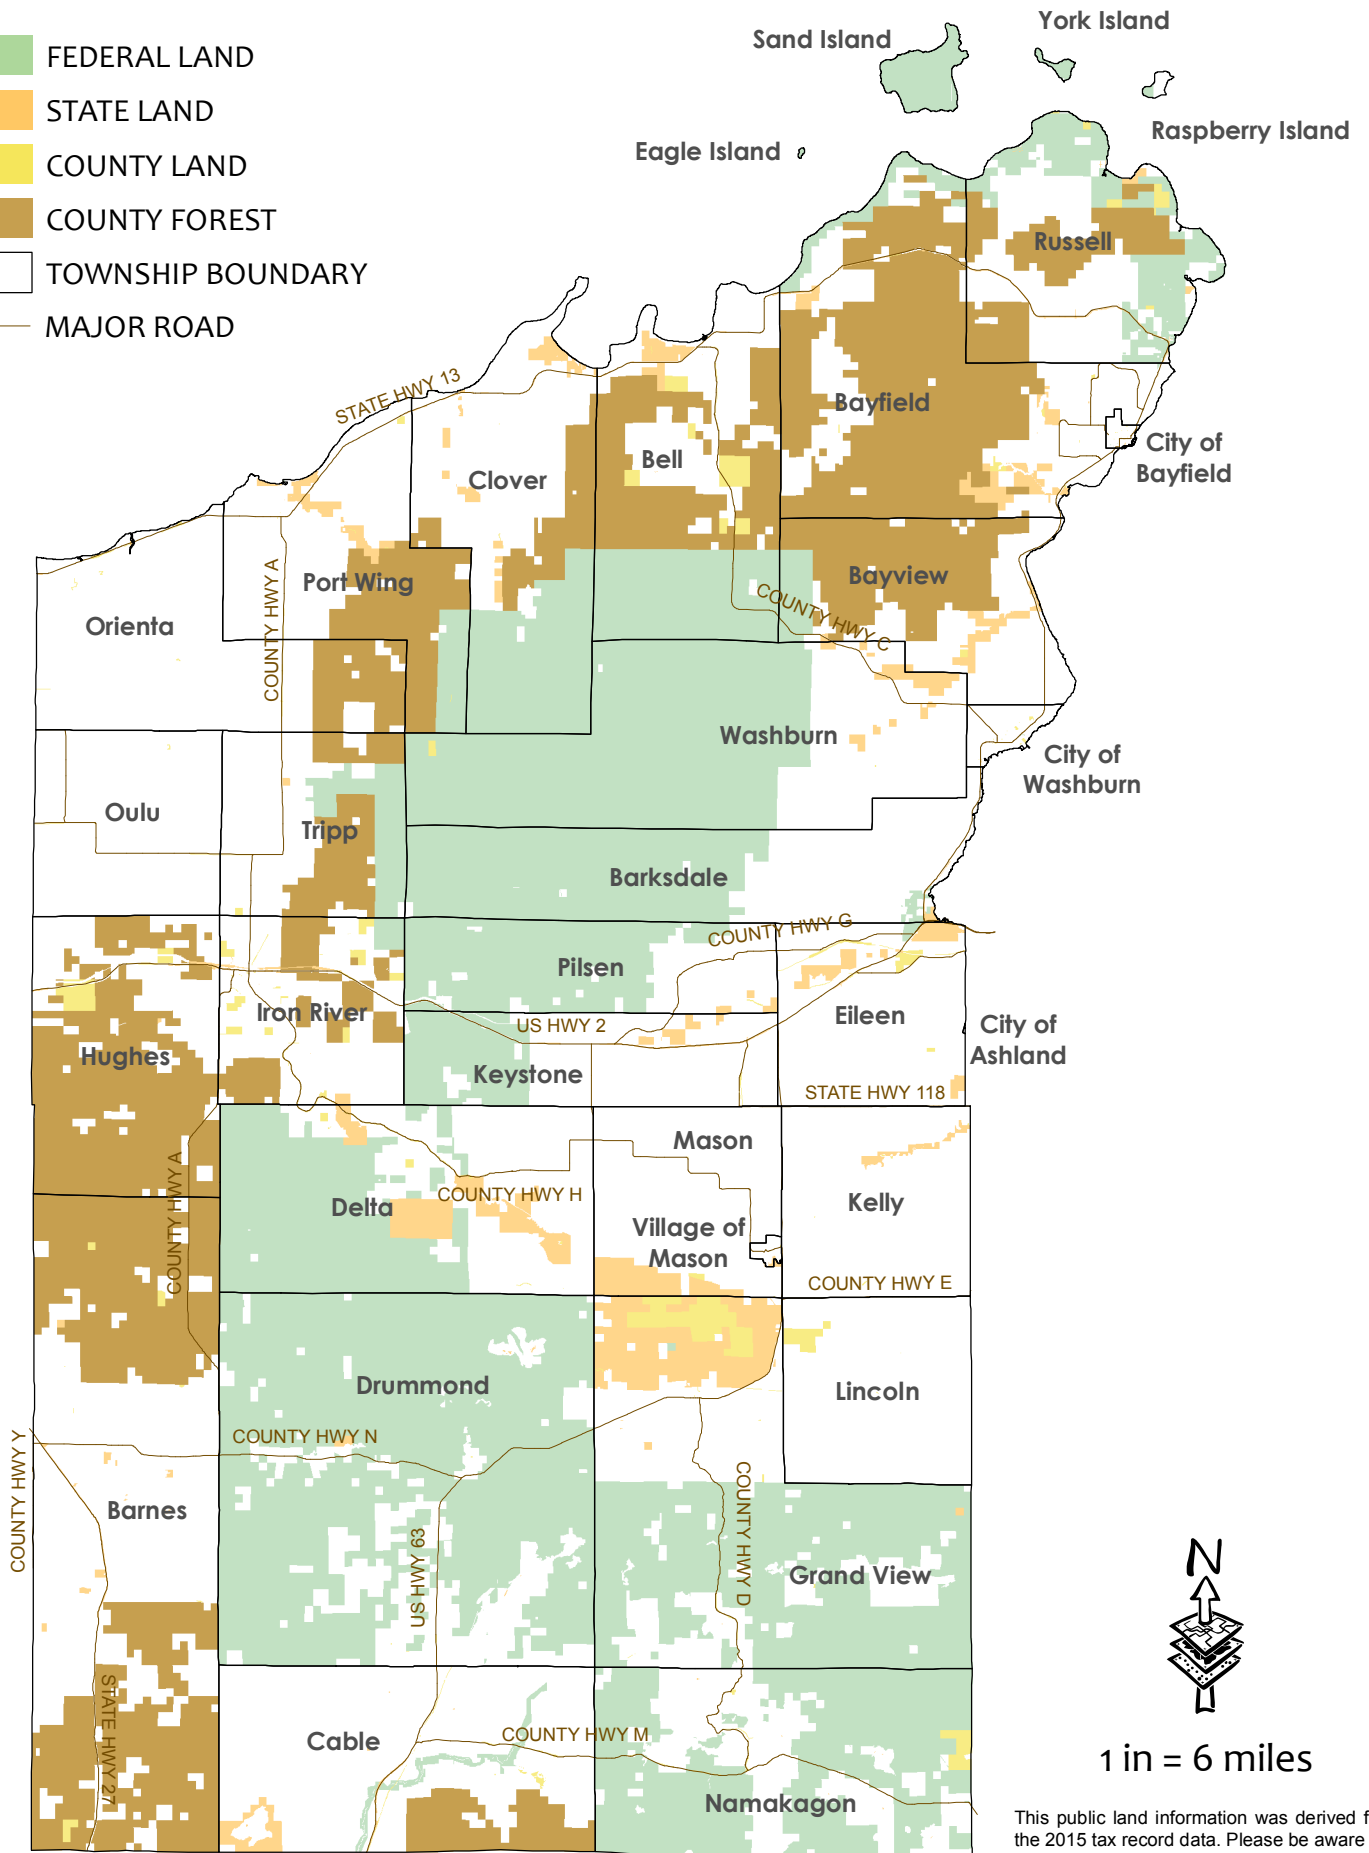

PUBLIC LAND IN BAYFIELD COUNTY

- FEDERAL LAND
- STATE LAND
- COUNTY LAND
- COUNTY FOREST
- TOWNSHIP BOUNDARY
- MAJOR ROAD

1 in = 6 miles

This public land information was derived from the 2015 tax record data. Please be aware that firewood permits from Bayfield County are only valid on County Forest land.