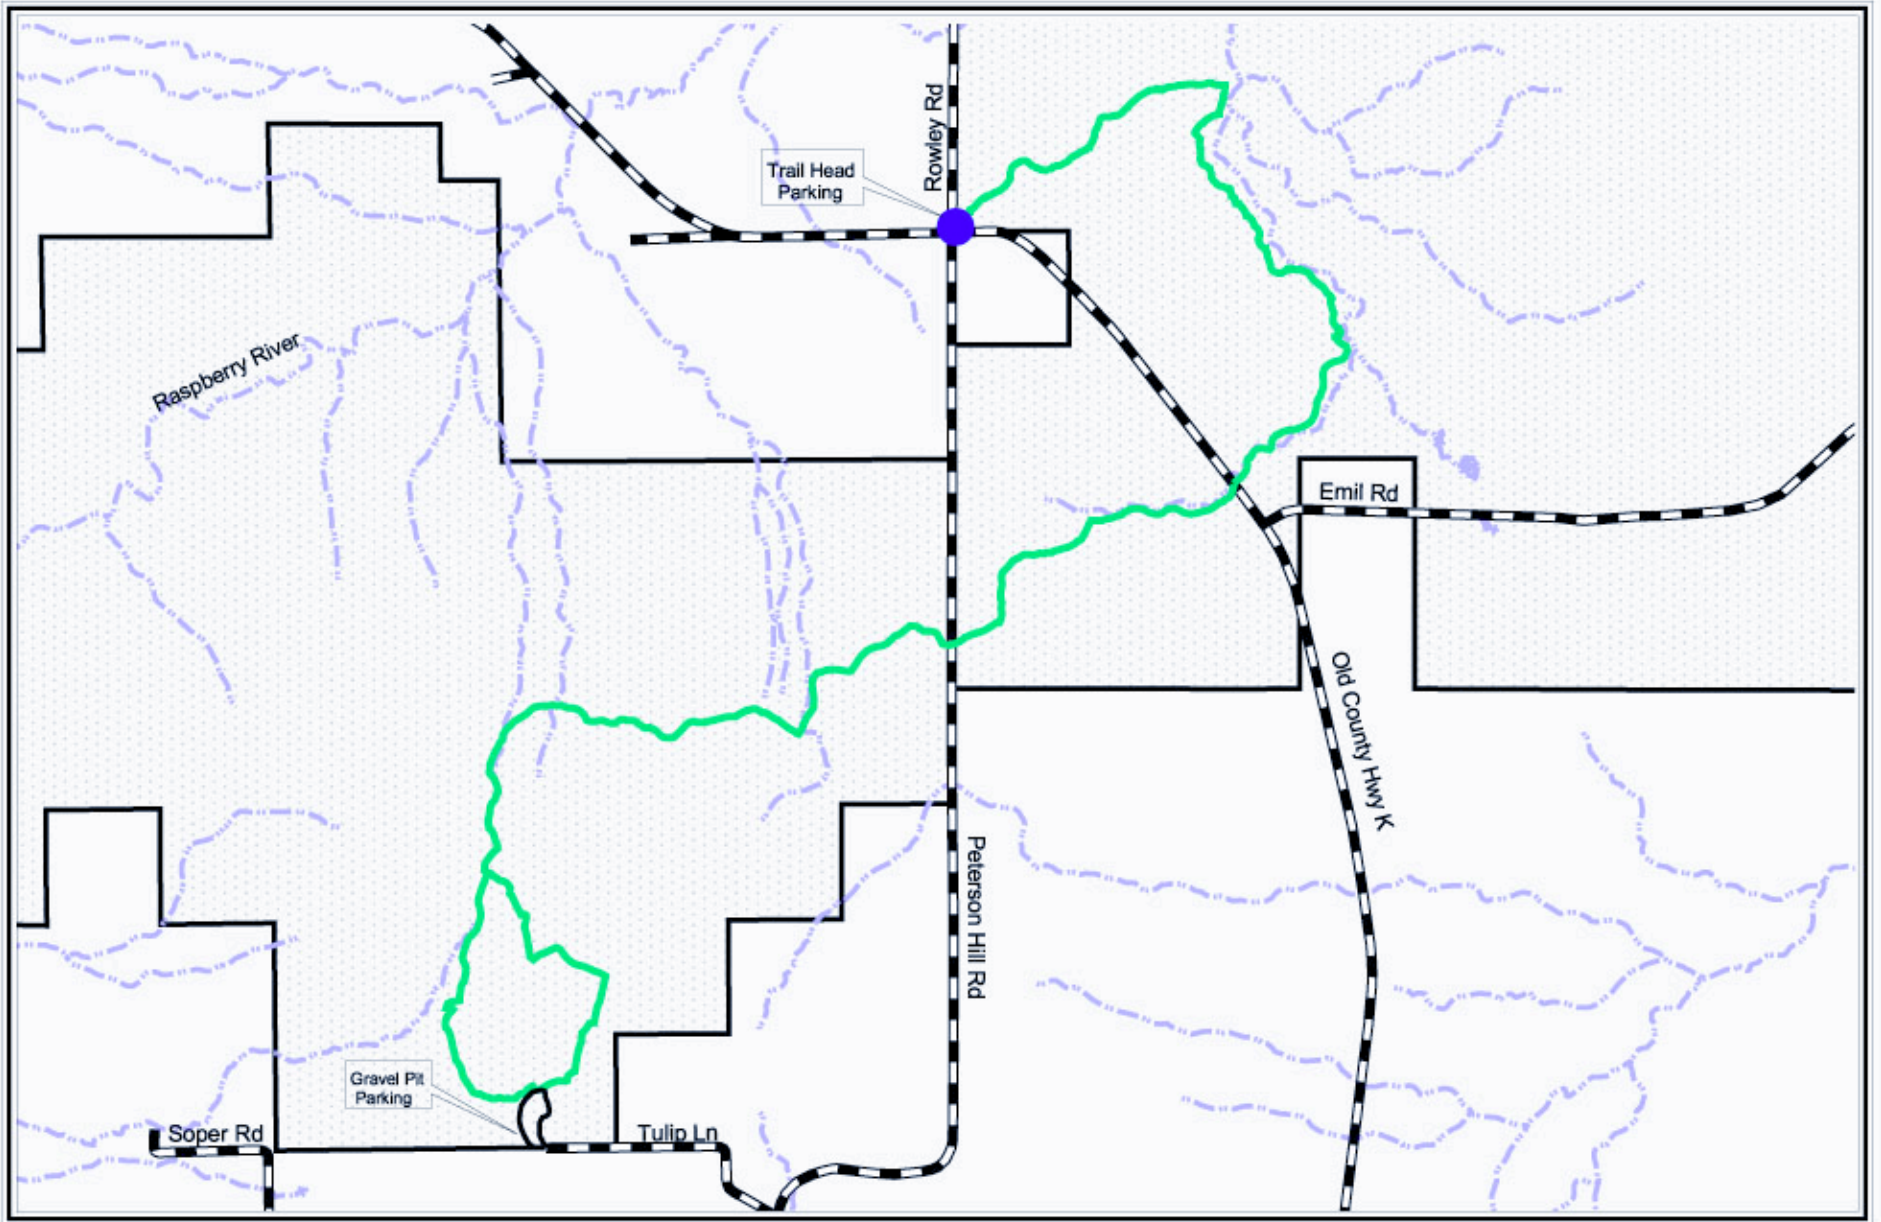

Raspberry River Walking Trail

0 1320 2640 Feet

Legend

Raspberry River Walking Trail

Roads

Streams

Bayfield County
Forest Boundary